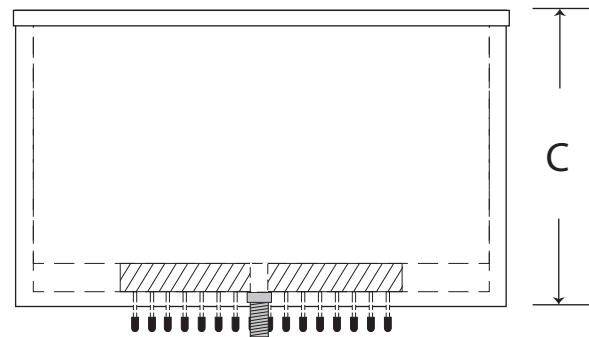

800.682.1338

2430 January Lane • Grand Prairie, TX 75050
made in America

Model 2136-8 Universal Sealed Ice Chest

Ice Cap. lbs.	110 lbs.		
Ship Weight lbs.	115 lbs.		
Interior	Stainless Steel		
Exterior	Powder coated Galvanized Steel		
Covers	Stainless Steel, two-piece, removable (not included)		
Insulation	Foamed-in-place polyurethane.		
Plumbing	1/2 inch		
Cold Plate	Cast aluminum 13"x20", 8 circuits, 1/4" bump tubing inlets and outlets.		
Dimensions	A: 36"wide	B: 21"deep	C:16"height

NOTES Chest comes with leg set. (Speed rails & Lids available)