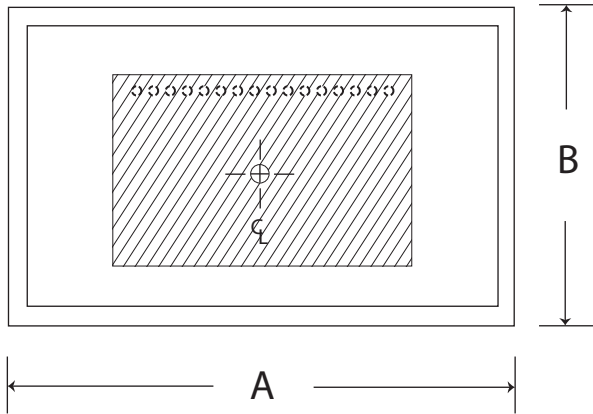

800.682.1338

2430 January Lane • Grand Prairie, TX 75050
made in America

Model 2136-8 Universal Sealed Ice Chest

Ice Cap. lbs.	110 lbs.		
Ship Weight lbs.	115 lbs.		
Interior	Stainless Steel		
Exterior	Powder coated Galvanized Steel		
Covers	Stainless Steel, two-piece, removable (not included)		
Insulation	Foamed-in-place polyurethane.		
Plumbing	1/2 inch		
Cold Plate	Cast aluminum 13"x20", 8 circuits, 1/4" bump tubing inlets and outlets.		
Dimensions	A: 36"wide	B: 21"deep	C:16"height

NOTES Chest comes with leg set. (Speed rails & Lids available)