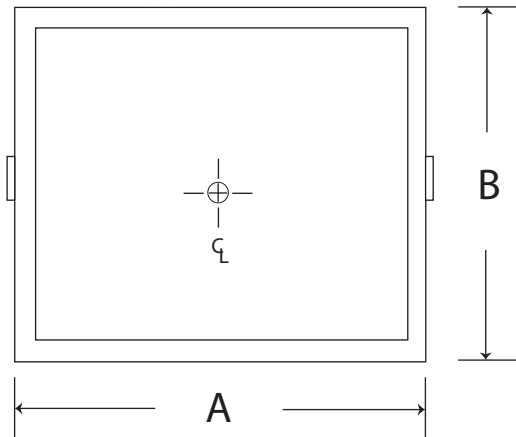

800.682.1338

2430 January Lane • Grand Prairie, TX 75050  
made in America

**Model 2024**

**Universal Ice Chest**

Ice Cap. lbs.	80 lbs.		
Ship Weight lbs.	60 lbs.		
Interior	Stainless Steel		
Exterior	Powder coated Galvanized Steel		
Covers	Stainless Steel, two-piece, removable (not included)		
Insulation	Polyurethane.		
Plumbing	1/2"		
Cold Plate	NONE		
Dimensions	A: 24"wide	B: 20"deep	C:16"height

NOTES Chest comes with leg set. (Speed rails & Lids available)