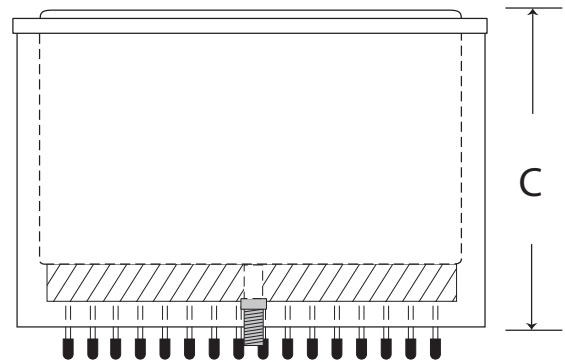

800.682.1338

2430 January Lane • Grand Prairie, TX 75050
made in America

Model 1824-8 18"x24" Free Standing Ice Chest with Cold Plate

Ice Cap. lbs.	70 lbs.		
Ship Weight lbs.	105 lbs.		
Interior front & sides	Stainless Steel		
Bottom	Galvanized Steel		
Covers	Stainless Steel, two-piece, removable		
Insulation	Foamed-in-place polyurethane.		
Plumbing	1/2 inch		
Cold Plate	Cast aluminum 13"x20", 8 circuits, 1/4" bump tubing inlets and outlets. POST-MIX		
Dimensions	A: 24"wide	B: 18"deep	C:16"height
NOTES	Chest comes with leg set and lids. (Speed rails available)		