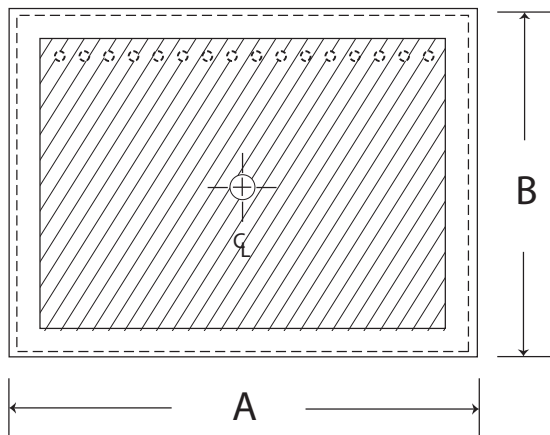

800.682.1338

2430 January Lane • Grand Prairie, TX 75050
made in America

Model 1824-8 18"x24" Free Standing Ice Chest with Cold Plate

Ice Cap. lbs.	70 lbs.		
Ship Weight lbs.	105 lbs.		
Interior front & sides	Stainless Steel		
Bottom	Galvanized Steel		
Covers	Stainless Steel, two-piece, removable		
Insulation	Foamed-in-place polyurethane.		
Plumbing	1/2 inch		
Cold Plate	Cast aluminum 13"x20", 8 circuits, 1/4" bump tubing inlets and outlets. POST-MIX		
Dimensions	A: 24"wide	B: 18"deep	C:16"height
NOTES	Chest comes with leg set and lids. (Speed rails available)		