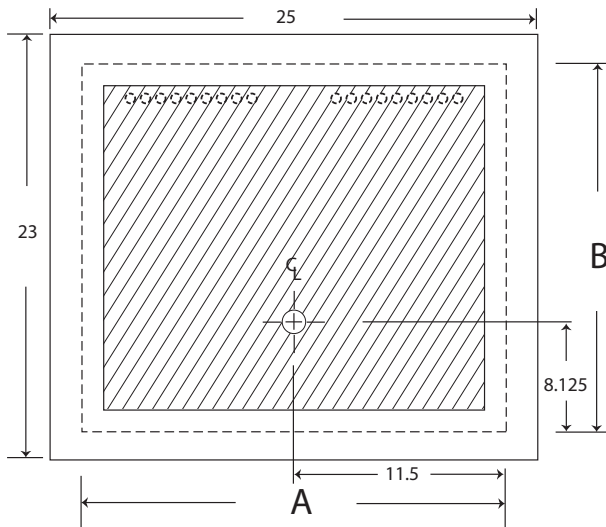

800.682.1338

2430 January Lane • Grand Prairie, TX 75050
made in America

Model CDIS-21 | 21"x23" Drop-In Ice Chest with Cold Plate

Ice Cap. lbs.	80 lbs.		
Ship Weight lbs.	110 lbs.		
Interior front & sides	Stainless Steel		
Bottom	Galvanized Steel		
Covers	Stainless Steel, two-piece, removable		
Insulation	Foamed-in-place polyurethane.		
Plumbing	1 inch		
Cold Plate	Cast aluminum 19"x21", 9 circuits, 3/8" barbed tubing inlets and outlets. POST-MIX		
Dimensions	A: 23"wide	B: 21"deep	C:16"height
NOTES	Chest comes with lids.		