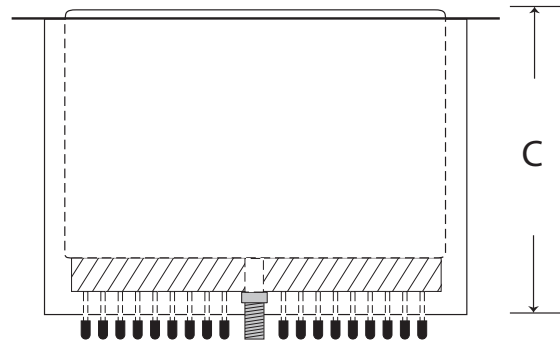

800.682.1338

2430 January Lane • Grand Prairie, TX 75050
made in America

Model CDIS-21 | 21"x23" Drop-In Ice Chest with Cold Plate

Ice Cap. lbs.	80 lbs.		
Ship Weight lbs.	110 lbs.		
Interior front & sides	Stainless Steel		
Bottom	Galvanized Steel		
Covers	Stainless Steel, two-piece, removable		
Insulation	Foamed-in-place polyurethane.		
Plumbing	1 inch		
Cold Plate	Cast aluminum 19"x21", 9 circuits, 3/8" barbed tubing inlets and outlets. POST-MIX		
Dimensions	A: 23"wide	B: 21"deep	C:16"height
NOTES	Chest comes with lids.		