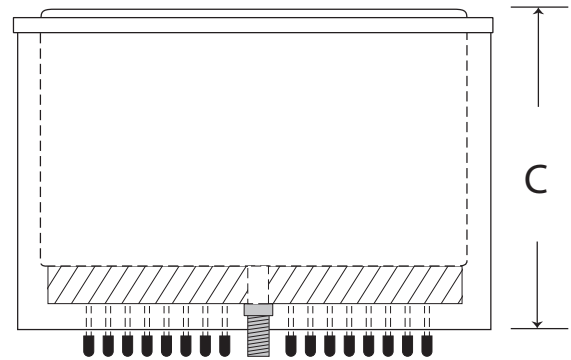

800.682.1338

2430 January Lane • Grand Prairie, TX 75050
made in America

Model CFSP-21 | 21"x23" Free Standing Ice Chest with Cold Plate

Ice Cap. lbs.	80 lbs.		
Ship Weight lbs.	125 lbs.		
Interior front & sides	Stainless Steel		
Bottom	Galvanized Steel		
Covers	Stainless Steel, two-piece, removable		
Insulation	Foamed-in-place polyurethane.		
Plumbing	1 inch		
Cold Plate	Cast aluminum 19"x21", 7 circuits, 3/8" barbed tubing inlets and outlets. PRE-MIX		
Dimensions	A: 23"wide	B: 21"deep	C:16"height
NOTES	Chest comes with leg set and lids. (Speed rails available)		