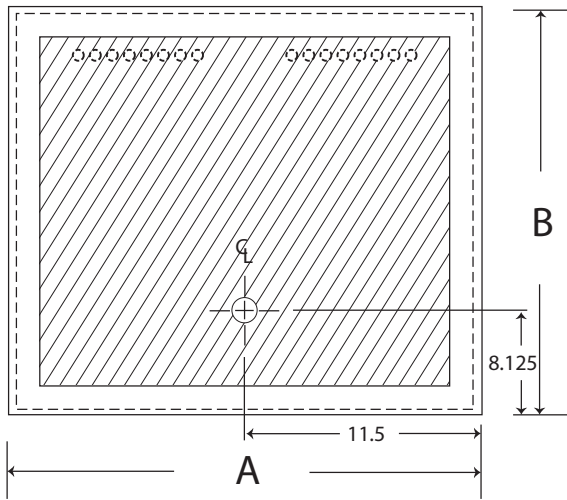

800.682.1338

2430 January Lane • Grand Prairie, TX 75050
made in America

Model CFSP-21 | 21"x23" Free Standing Ice Chest with Cold Plate

Ice Cap. lbs.	80 lbs.		
Ship Weight lbs.	125 lbs.		
Interior front & sides	Stainless Steel		
Bottom	Galvanized Steel		
Covers	Stainless Steel, two-piece, removable		
Insulation	Foamed-in-place polyurethane.		
Plumbing	1 inch		
Cold Plate	Cast aluminum 19"x21", 7 circuits, 3/8" barbed tubing inlets and outlets. PRE-MIX		
Dimensions	A: 23"wide	B: 21"deep	C:16"height
NOTES	Chest comes with leg set and lids. (Speed rails available)		