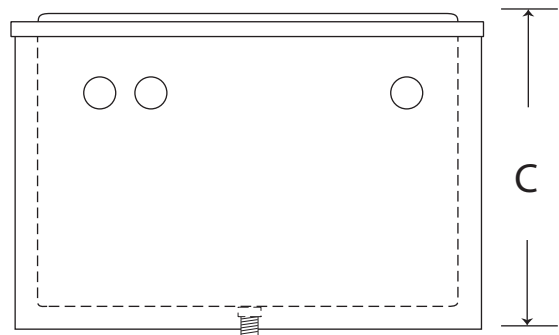

800.682.1338

2430 January Lane • Grand Prairie, TX 75050
made in America

Model CFSF-21 21"x23" Free Standing Ice Chest

Ice Cap. lbs.	80 lbs.		
Ship Weight lbs.	60 lbs.		
Interior front & sides	Stainless Steel		
Bottom	Galvanized Steel		
Covers	Stainless Steel, two-piece, removable		
Insulation	Foamed-in-place polyurethane.		
Plumbing	1/2 inch		
Cold Plate	NONE		
Dimensions	A: 23"wide	B: 21"deep	C:16"height
NOTES	Chest comes with leg set and lids. (Speed rails available)		