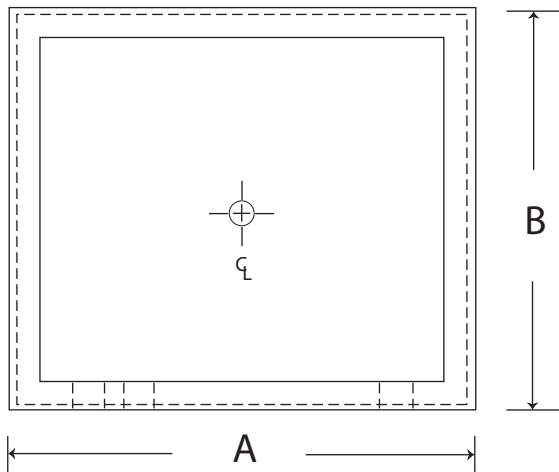

800.682.1338

2430 January Lane • Grand Prairie, TX 75050
made in America

Model CFSF-21 21"x23" Free Standing Ice Chest

Ice Cap. lbs.	80 lbs.		
Ship Weight lbs.	60 lbs.		
Interior front & sides	Stainless Steel		
Bottom	Galvanized Steel		
Covers	Stainless Steel, two-piece, removable		
Insulation	Foamed-in-place polyurethane.		
Plumbing	1/2 inch		
Cold Plate	NONE		
Dimensions	A: 23"wide	B: 21"deep	C:16"height
NOTES	Chest comes with leg set and lids. (Speed rails available)		