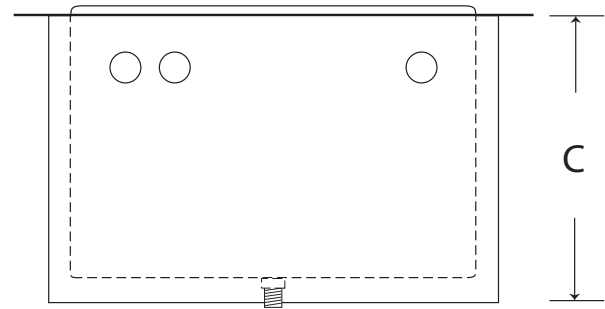

800.682.1338

2430 January Lane • Grand Prairie, TX 75050
made in America

Model CDIF-15 | 15"x22" Drop-In Ice Chest

Ice Cap. lbs.	60 lbs.		
Ship Weight lbs.	40 lbs.		
Interior front & sides	Stainless Steel		
Bottom	Galvanized Steel		
Covers	Stainless Steel, two-piece, removable		
Insulation	Foamed-in-place polyurethane.		
Plumbing	1/2 inch		
Cold Plate	NONE		
Dimensions	A: 22"wide	B: 15"deep	C:16"height
NOTES	Chest comes lids.		