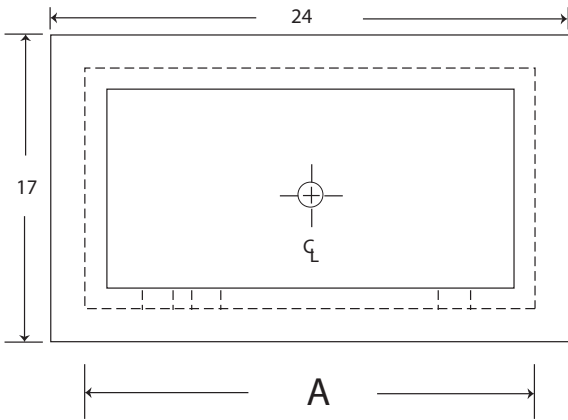

800.682.1338

2430 January Lane • Grand Prairie, TX 75050
made in America

Model CDIF-15 | 15"x22" Drop-In Ice Chest

Ice Cap. lbs.	60 lbs.		
Ship Weight lbs.	40 lbs.		
Interior front & sides	Stainless Steel		
Bottom	Galvanized Steel		
Covers	Stainless Steel, two-piece, removable		
Insulation	Foamed-in-place polyurethane.		
Plumbing	1/2 inch		
Cold Plate	NONE		
Dimensions	A: 22"wide	B: 15"deep	C:16"height
NOTES	Chest comes lids.		